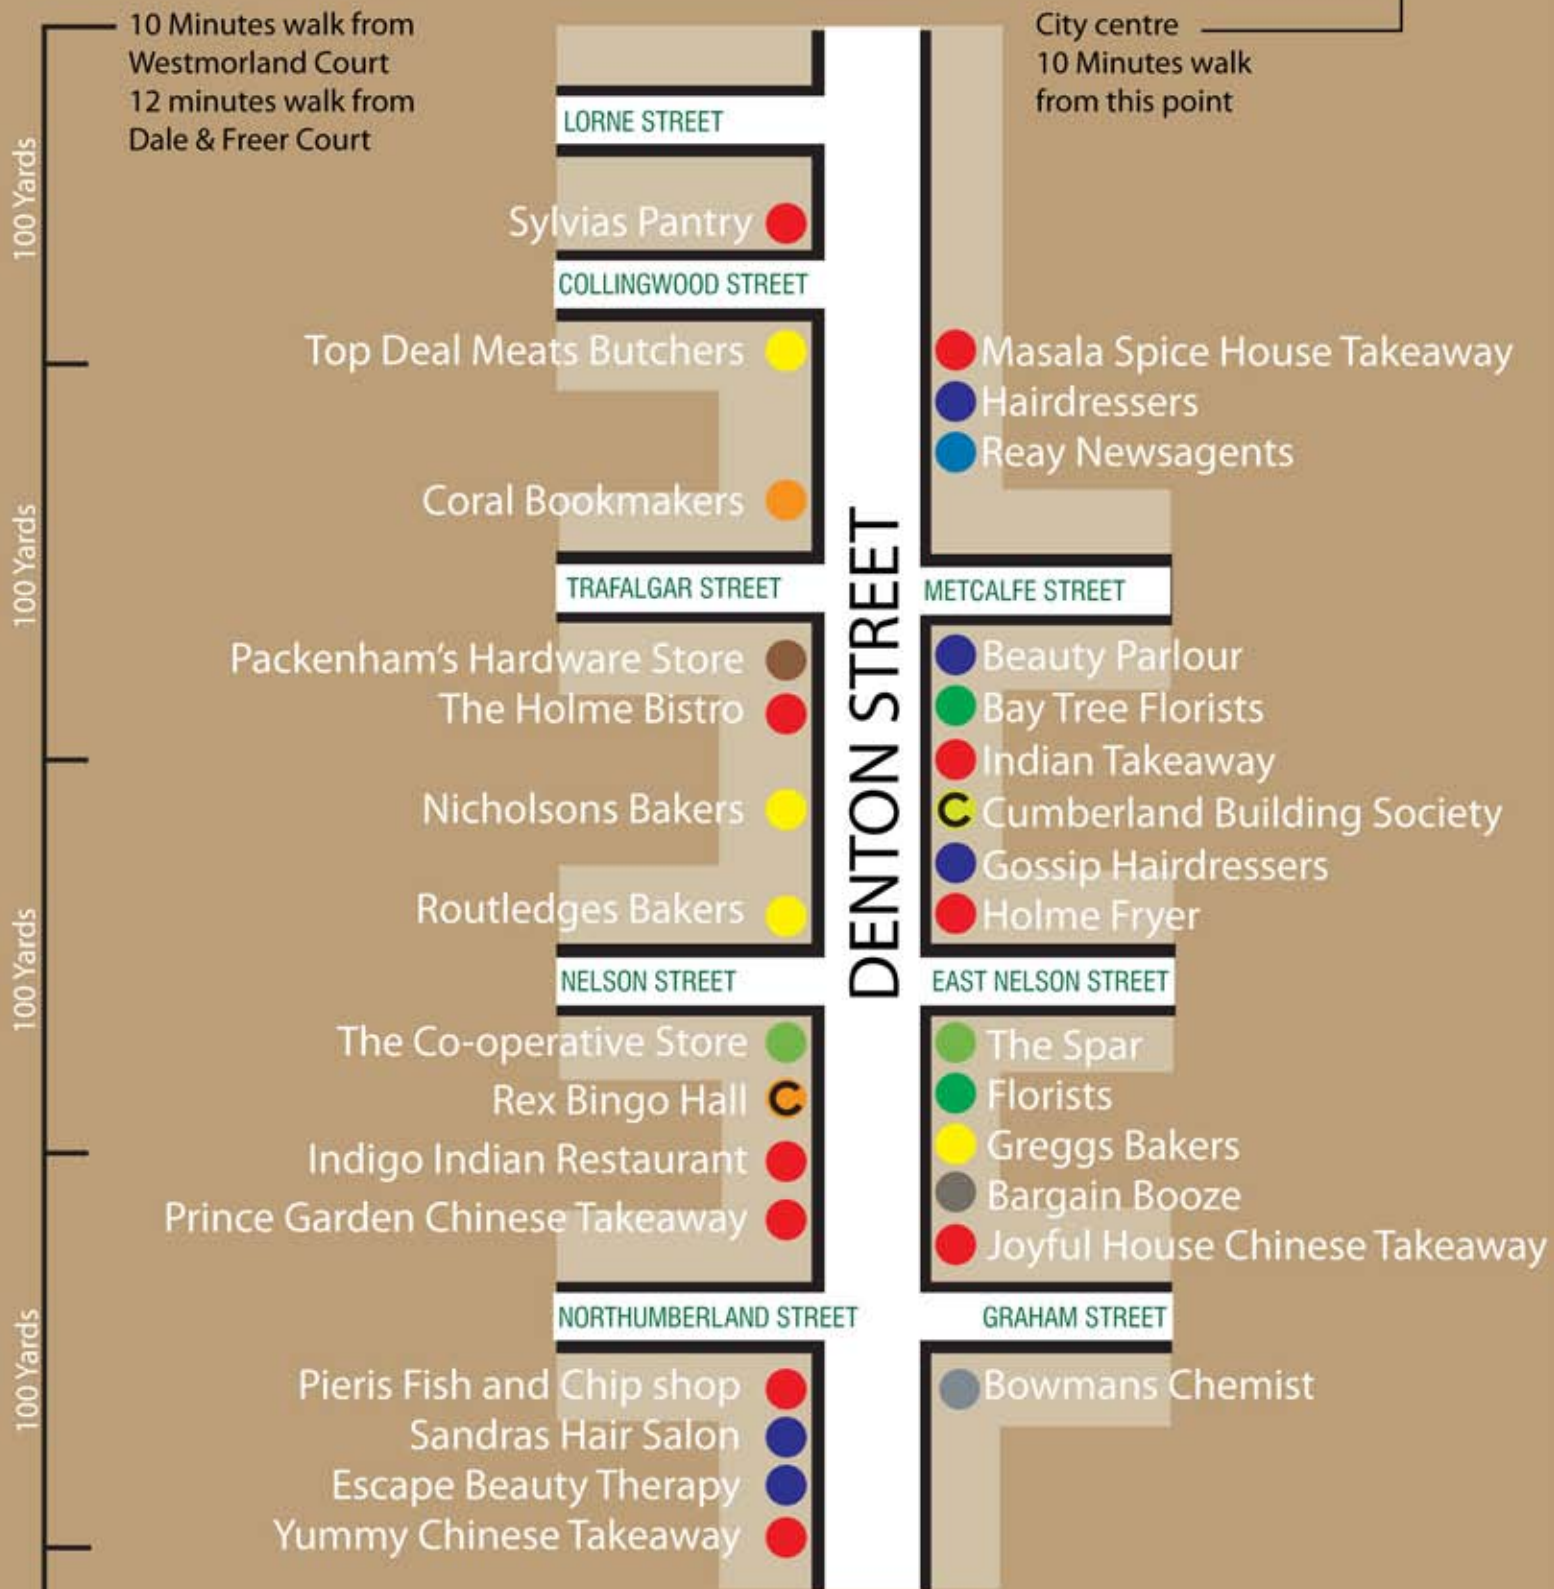

At your service in Denton Holme...

N.B.
Distances and walking times approximate and based on normal walking pace, they are given in good faith for guidance.

- Cafe, Restaurant, Takeaway
- Florist
- Leisure
- Mini Super Market,
- Food Retail
- Newsagents
- Drink Retail
- Hardware
- Hair and Beauty
- C Cash Point
- Chemist
- Banking & Finance